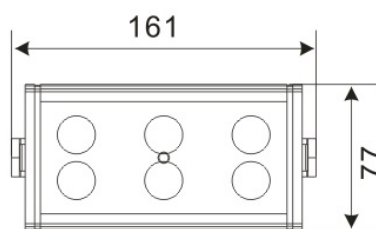

LED Wall Wash Lighting – LR-WW0101

Model No.	LR-WW0101
LED Type	CREE XP
LED Q'TY.	6
Beam Angle	45°
Minimum luminous flux(lm)	738
Voltage	120-240V
LED Watt	12W
Environmental Temperature	- 20°C-60°C
Environmental Humidity	0%-95%
Safety Class	I
Safety Type	IP65
Material	Aluminium
Driver	Included