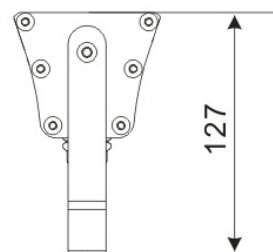

LED Wall Wash Lighting – LR-WW0101

Model No.	LR-WW0101
LED Type	CREE XP
LED Q'TY.	6
Beam Angle	45°
Minimum luminous flux(lm)	738
Voltage	120-240V
LED Watt	12W
Environmental Temperature	- 20°C-60°C
Environmental Humidity	0%-95%
Safety Class	I
Safety Type	IP65
Material	Aluminium
Driver	Included